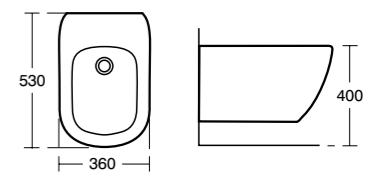

Tesi Basin 60cm

Model	Ref.	Price
60cm, one tap hole	T026501	£98.40
Full pedestal	T351901	£54.00
Semi-pedestal	T357301	£60.00
Basin fixing set	E015767	£13.20

Tesi Basin 55/50cm

Model	Ref.	Price
55cm, one tap hole	T028001	£90.00
50cm, one tap hole	T031201	£84.00
Full pedestal	T351901	£54.00
Semi-pedestal	T357301	£60.00
Basin fixing set	E015767	£13.25

Tesi Handrinse basin 45cm

Model	Ref.	Price
45cm, one tap hole	T031301	£74.40
Full pedestal handrinse	T352101	£54.00
Small semi-pedestal	T352001	£60.00
Basin fixing set	E015767	£13.25

Tesi Semi-countertop basin 55cm*

Model	Ref.	Price
55cm, one tap hole	T352601	£156.00

Tesi AquaBlade® close coupled WC bowl

Model	Ref.	Price
WC bowl, close coupled horizontal outlet	T356401	£144.00
Cistern with dual flush valve, 6/4 litres	T357001	£123.60
Cistern with dual flush valve, 4/2.6 litres	T356901	£123.60
Thin seat and cover, normal close	T352801	£57.60
Thin seat and cover, slow close	T352701	£105.60

Tesi AquaBlade® close coupled back-to-wall WC bowl*

Model	Ref.	Price
Back-to-wall, close coupled WC bowl horizontal outlet	T355701	£186.00
Cistern with dual flush valve, 6/4 litres	T357001	£123.60
Cistern with dual flush valve, 4/2.6 litres	T356901	£123.60
Thin seat and cover, normal close	T352801	£57.60
Thin seat and cover, slow close	T352701	£105.60

Tesi AquaBlade® back-to-wall WC bowl*

Model	Ref.	Price
Back-to-wall, WC bowl horizontal outlet	T353501	£222.00
Conceala 2 top inlet cistern with pneumatic dual flush, 6/4 litre flush	S362467	£100.30
Karisma flush plate	E4465AA	£80.47
Thin seat and cover, normal close	T352801	£57.60
Thin seat and cover, slow close	T352701	£105.60

Tesi AquaBlade® wall hung WC bowl