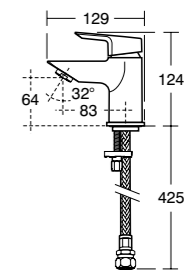

Tesi Idealform
170/160 x 70cm bath

Model	Ref.	Price
160 x 70cm Idealform bath, no tap holes	T000101	£226.58
170 x 70cm Idealform bath, no tap holes	T000501	£226.58

Model	Ref.	Price
170 x 70cm, water-saving Idealform bath no tap holes, 139 litres	T000901	£226.58

Tesi Idealform Plus+
170/160 x 70cm bath

Model	Ref.	Price
160 x 70cm Idealform Plus+ bath, no tap holes	T000301	£353.88
170 x 70cm Idealform Plus+ bath, no tap holes	T000701	£353.88

Bath panels

Model	Ref.	Price
Unilux 160cm front panel	E318301	£114.61
Unilux 170cm front panel	E319401	£115.32
Unilux 70cm end bath panel	E316901	£57.65

New Connect Shower screen

Model	Ref.	Price
Radius bath screen	T9924EO	£190.96
Angle bath screen	T9923EO	£190.96

For more details on bath screens please see page 7

Tesi Basin mixer

Model	Ref.	Price
Single lever basin mixer with pop-up waste	A6592AA	£100.00
Single lever basin mixer without waste	A6587AA	£90.00

Supplied fitted with a removable 5 litres per minute eco flow regulator.

Tesi Tall basin mixer

Model	Ref.	Price
Single lever tall basin mixer	A6575AA	£209.00

Supplied fitted with a removable 5 litres per minute eco flow regulator.

Tesi Built-in basin mixer

Model	Ref.	Price
Single lever built-in basin mixer kit	A6578AA	£240.00
Fixing kit 1 for wall mounted basin mixer	A5948NU	£94.80

Supplied fitted with a removable 5 litres per minute eco flow regulator.

Tesi Mini basin mixer

Model	Ref.	Price
Single lever mini basin mixer, without pop-up waste	A6588AA	£85.00
Click unslotted basin waste	S8808AA	£37.20

Supplied fitted with a removable 5 litres per minute eco flow regulator.

Tesi Bidet mixer

Model	Ref.	Price
Single lever bidet mixer with pop-up waste	A6589AA	£125.00

Supplied fitted with a removable 5 litres per minute eco flow regulator.

Tesi Dual control bath filler