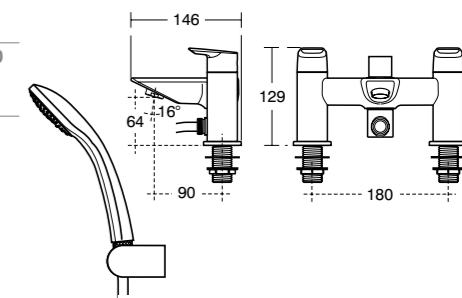

Model	Ref.	Price
Dual control bath shower mixer and shower set	A6591AA	£359.00