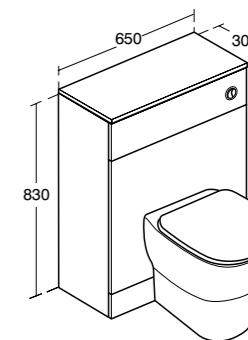

TESI + TEMPO THE PERFECT PARTNERS

Our intelligently conceived range of Tempo furniture pieces bring smart, discreet storage to busy bathrooms. With a range of units and integrated ceramics, there's a configuration to fit any room layout. Neutral, yet unquestionably contemporary, the Sandy Grey and Gloss White finish complement Tesi's sleek contours.

Ceramic and furniture elements integrate harmoniously for a beautifully streamlined effect. Soft close doors and drawers bring a satisfying sense of effortlessness to the whole experience.

When you've finished your beauty or hygiene regime everything's hidden away in the roomy storage unit, leaving your bathroom immaculate.

Tempo Semi-countertop basin unit 650mm

Model	Ref.	Price
650mm semi-countertop unit with 2 doors	E3245--	£207.28

Includes 1 internal shelf, soft close hinges and handles.

Tempo WC unit 650mm

Model	Ref.	Price
650mm WC unit with cistern and push button	E0777--	£167.95

Includes dual flush cistern with push button. Adjustable 4/2.6 6/4 litre.

Tempo Worktops 650/1300mm

Model	Ref.	Price
650mm worktop	E3246--	£42.52
1300mm worktop	E3247--	£63.78

Tempo Column unit 300mm

Model	Ref.	Price
300mm column unit with 2 doors	E3243--	£287.00

Includes universal LH/RH door, 3 shelves (1 fixed, 2 adjustable), soft close hinges and handles.

FINISHES

Tempo furniture is available in a choice of two finishes – Gloss White and Sandy Grey.

Please add colour reference to code when ordering: Gloss White **WG**, Sandy Grey **SG**.