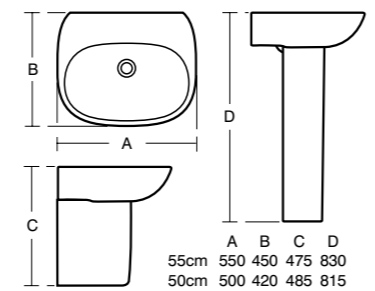

➤ We've even produced the mini basin mixer, to match the proportions of our cloakroom-sized basin. And our semi-pedestal basin is a great option for enhancing the sense of roominess when space is limited.

Products featured; Tesi 45cm handrise basin and small semi-pedestal with Tesi single lever mini basin mixer and close coupled AquaBlade® WC suite.

**Tesi Basin 60cm**

Model	Ref.	Price
60cm, one tap hole	<a href="#">T026501</a>	£98.40
Full pedestal	<a href="#">T351901</a>	£54.00
Semi-pedestal	<a href="#">T357301</a>	£60.00
Basin fixing set	<a href="#">E015767</a>	£13.20

**Tesi Basin 55/50cm**

Model	Ref.	Price
55cm, one tap hole	<a href="#">T028001</a>	£90.00
50cm, one tap hole	<a href="#">T031201</a>	£84.00
Full pedestal	<a href="#">T351901</a>	£54.00
Semi-pedestal	<a href="#">T357301</a>	£60.00
Basin fixing set	<a href="#">E015767</a>	£13.25