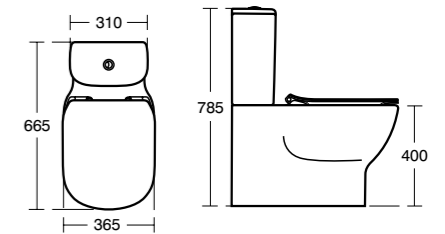

Tesi Basin 60cm

Model	Ref.	Price
60cm, one tap hole	T026501	£98.40
Full pedestal	T351901	£54.00
Semi-pedestal	T357301	£60.00
Basin fixing set	E015767	£13.20

Tesi Basin 55/50cm

Model	Ref.	Price
55cm, one tap hole	T028001	£90.00
50cm, one tap hole	T031201	£84.00
Full pedestal	T351901	£54.00
Semi-pedestal	T357301	£60.00
Basin fixing set	E015767	£13.25

Tesi Handrinse basin 45cm

Model	Ref.	Price
45cm, one tap hole	T031301	£74.40
Full pedestal handrinse	T352101	£54.00
Small semi-pedestal	T352001	£60.00
Basin fixing set	E015767	£13.25

Tesi Semi-countertop basin 55cm*

Model	Ref.	Price
55cm, one tap hole	T352601	£156.00

Tesi AquaBlade® close coupled WC bowl

Model	Ref.	Price
WC bowl, close coupled horizontal outlet	T356401	£144.00
Cistern with dual flush valve, 6/4 litres	T357001	£123.60
Cistern with dual flush valve, 4/2.6 litres	T356901	£123.60
Thin seat and cover, normal close	T352801	£57.60
Thin seat and cover, slow close	T352701	£105.60

Tesi AquaBlade® close coupled back-to-wall WC bowl*

Model	Ref.	Price
Back-to-wall, close coupled WC bowl horizontal outlet	T355701	£186.00
Cistern with dual flush valve, 6/4 litres	T357001	£123.60
Cistern with dual flush valve, 4/2.6 litres	T356901	£123.60
Thin seat and cover, normal close	T352801	£57.60
Thin seat and cover, slow close	T352701	£105.60

Tesi AquaBlade® back-to-wall WC bowl*

Model	Ref.	Price
Back-to-wall, WC bowl horizontal outlet	T353501	£222.00
Conceala 2 top inlet cistern with pneumatic dual flush, 6/4 litre flush	S362467	£100.30
Karisma flush plate	E4465AA	£80.47
Thin seat and cover, normal close	T352801	£57.60
Thin seat and cover, slow close	T352701	£105.60

Tesi AquaBlade® wall hung WC bowl