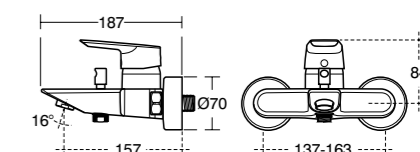

Tesi Idealform
170/160 x 70cm bath

Model	Ref.	Price
160 x 70cm Idealform bath, no tap holes	T000101	£226.58
170 x 70cm Idealform bath, no tap holes	T000501	£226.58

Model	Ref.	Price
170 x 70cm, water-saving Idealform bath no tap holes, 139 litres	T000901	£226.58

Tesi Idealform Plus+
170/160 x 70cm bath

Model	Ref.	Price
160 x 70cm Idealform Plus+ bath, no tap holes	T000301	£353.88
170 x 70cm Idealform Plus+ bath, no tap holes	T000701	£353.88

Bath panels

Model	Ref.	Price
Unilux 160cm front panel	E318301	£114.61
Unilux 170cm front panel	E319401	£115.32
Unilux 70cm end bath panel	E316901	£57.65

New Connect Shower screen

Model	Ref.	Price
Radius bath screen	T9924EO	£190.96
Angle bath screen	T9923EO	£190.96

For more details on bath screens please see page 7

Tesi Basin mixer

Model	Ref.	Price
Single lever basin mixer with pop-up waste	A6592AA	£100.00
Single lever basin mixer without waste	A6587AA	£90.00

Supplied fitted with a removable 5 litres per minute eco flow regulator.

Tesi Tall basin mixer

Model	Ref.	Price
Single lever tall basin mixer	A6575AA	£209.00

Supplied fitted with a removable 5 litres per minute eco flow regulator.

Tesi Built-in basin mixer

Model	Ref.	Price
Single lever built-in basin mixer kit	A6578AA	£240.00
Fixing kit 1 for wall mounted basin mixer	A5948NU	£94.80

Supplied fitted with a removable 5 litres per minute eco flow regulator.

Tesi Mini basin mixer

Model	Ref.	Price
Single lever mini basin mixer, without pop-up waste	A6588AA	£85.00
Click unslotted basin waste	S8808AA	£37.20

Supplied fitted with a removable 5 litres per minute eco flow regulator.

Tesi Bidet mixer

Model	Ref.	Price
Single lever bidet mixer with pop-up waste	A6589AA	£125.00

Supplied fitted with a removable 5 litres per minute eco flow regulator.

Tesi Dual control bath filler