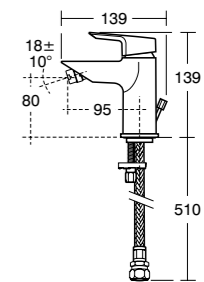

Tesi Idealform
170/160 x 70cm bath

Model	Ref.	Price
160 x 70cm Idealform bath, no tap holes	T000101	£226.58
170 x 70cm Idealform bath, no tap holes	T000501	£226.58

Model	Ref.	Price
170 x 70cm, water-saving Idealform bath no tap holes, 139 litres	T000901	£226.58

Tesi Idealform Plus+
170/160 x 70cm bath

Model	Ref.	Price
160 x 70cm Idealform Plus+ bath, no tap holes	T000301	£353.88
170 x 70cm Idealform Plus+ bath, no tap holes	T000701	£353.88

Bath panels

Model	Ref.	Price
Unilux 160cm front panel	E318301	£114.61
Unilux 170cm front panel	E319401	£115.32
Unilux 70cm end bath panel	E316901	£57.65

New Connect Shower screen

Model	Ref.	Price
Radius bath screen	T9924EO	£190.96
Angle bath screen	T9923EO	£190.96

For more details on bath screens please see page 7

Tesi Basin mixer

Model	Ref.	Price
Single lever basin mixer with pop-up waste	A6592AA	£100.00
Single lever basin mixer without waste	A6587AA	£90.00

Supplied fitted with a removable 5 litres per minute eco flow regulator.

Tesi Tall basin mixer

Model	Ref.	Price
Single lever tall basin mixer	A6575AA	£209.00

Supplied fitted with a removable 5 litres per minute eco flow regulator.

Tesi Built-in basin mixer

Model	Ref.	Price
Single lever built-in basin mixer kit	A6578AA	£240.00
Fixing kit 1 for wall mounted basin mixer	A5948NU	£94.80

Supplied fitted with a removable 5 litres per minute eco flow regulator.

Tesi Mini basin mixer

Model	Ref.	Price
Single lever mini basin mixer, without pop-up waste	A6588AA	£85.00
Click unslotted basin waste	S8808AA	£37.20

Supplied fitted with a removable 5 litres per minute eco flow regulator.

Tesi Bidet mixer

Model	Ref.	Price
Single lever bidet mixer with pop-up waste	A6589AA	£125.00

Supplied fitted with a removable 5 litres per minute eco flow regulator.

Tesi Dual control bath filler