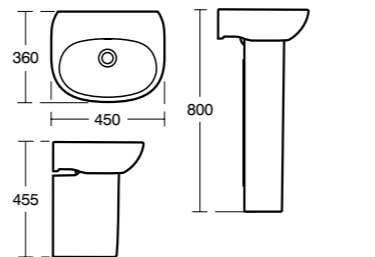

➤ We've even produced the mini basin mixer, to match the proportions of our cloakroom-sized basin. And our semi-pedestal basin is a great option for enhancing the sense of roominess when space is limited.

Products featured; Tesi 45cm handrise basin and small semi-pedestal with Tesi single lever mini basin mixer and close coupled AquaBlade® WC suite.

**Tesi Basin 60cm**

Model	Ref.	Price
60cm, one tap hole	<a href="#">T026501</a>	£98.40
Full pedestal	<a href="#">T351901</a>	£54.00
Semi-pedestal	<a href="#">T357301</a>	£60.00
Basin fixing set	<a href="#">E015767</a>	£13.20

**Tesi Basin 55/50cm**

Model	Ref.	Price
55cm, one tap hole	<a href="#">T028001</a>	£90.00
50cm, one tap hole	<a href="#">T031201</a>	£84.00
Full pedestal	<a href="#">T351901</a>	£54.00
Semi-pedestal	<a href="#">T357301</a>	£60.00
Basin fixing set	<a href="#">E015767</a>	£13.25

**Tesi Handrinse basin 45cm**

Model	Ref.	Price
45cm, one tap hole	<a href="#">T031301</a>	£74.40
Full pedestal handrinse	<a href="#">T352101</a>	£54.00
Small semi-pedestal	<a href="#">T352001</a>	£60.00
Basin fixing set	<a href="#">E015767</a>	£13.25