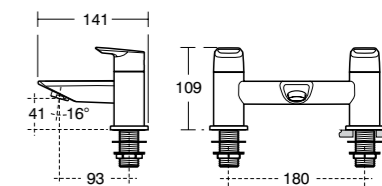

Tesi Idealform
170/160 x 70cm bath

Model	Ref.	Price
160 x 70cm Idealform bath, no tap holes	T000101	£226.58
170 x 70cm Idealform bath, no tap holes	T000501	£226.58

Model	Ref.	Price
170 x 70cm, water-saving Idealform bath no tap holes, 139 litres	T000901	£226.58

Tesi Idealform Plus+
170/160 x 70cm bath

Model	Ref.	Price
160 x 70cm Idealform Plus+ bath, no tap holes	T000301	£353.88
170 x 70cm Idealform Plus+ bath, no tap holes	T000701	£353.88

Bath panels

Model	Ref.	Price
Unilux 160cm front panel	E318301	£114.61
Unilux 170cm front panel	E319401	£115.32
Unilux 70cm end bath panel	E316901	£57.65

New Connect Shower screen

Model	Ref.	Price
Radius bath screen	T9924EO	£190.96
Angle bath screen	T9923EO	£190.96

For more details on bath screens please see page 7

Tesi Basin mixer

Model	Ref.	Price
Single lever basin mixer with pop-up waste	A6592AA	£100.00
Single lever basin mixer without waste	A6587AA	£90.00

Supplied fitted with a removable 5 litres per minute eco flow regulator.

Tesi Tall basin mixer

Model	Ref.	Price
Single lever tall basin mixer	A6575AA	£209.00

Supplied fitted with a removable 5 litres per minute eco flow regulator.

Tesi Built-in basin mixer

Model	Ref.	Price
Single lever built-in basin mixer kit	A6578AA	£240.00
Fixing kit 1 for wall mounted basin mixer	A5948NU	£94.80

Supplied fitted with a removable 5 litres per minute eco flow regulator.

Tesi Mini basin mixer

Model	Ref.	Price
Single lever mini basin mixer, without pop-up waste	A6588AA	£85.00
Click unslotted basin waste	S8808AA	£37.20

Supplied fitted with a removable 5 litres per minute eco flow regulator.

Tesi Bidet mixer

Model	Ref.	Price
Single lever bidet mixer with pop-up waste	A6589AA	£125.00

Supplied fitted with a removable 5 litres per minute eco flow regulator.

Tesi Dual control bath filler