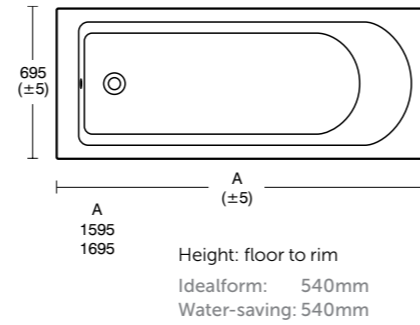

Model	Ref.	Price
Back-to-wall bidet, one tap hole	<a href="#">T350101</a>	£204.00

**Tesi Idealform**  
170/160 x 70cm bath

Model	Ref.	Price
160 x 70cm Idealform bath, no tap holes	<b>T000101</b>	£226.58
170 x 70cm Idealform bath, no tap holes	<b>T000501</b>	£226.58

Model	Ref.	Price
170 x 70cm, water-saving Idealform bath no tap holes, 139 litres	<b>T000901</b>	£226.58

**Tesi Idealform Plus+**  
170/160 x 70cm bath

Model	Ref.	Price
160 x 70cm Idealform Plus+ bath, no tap holes	<b>T000301</b>	£353.88
170 x 70cm Idealform Plus+ bath, no tap holes	<b>T000701</b>	£353.88