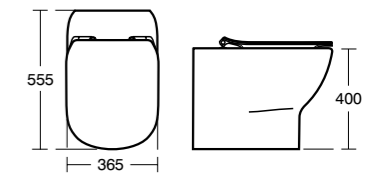

Tesi Basin 60cm

Model	Ref.	Price
60cm, one tap hole	T026501	£98.40
Full pedestal	T351901	£54.00
Semi-pedestal	T357301	£60.00
Basin fixing set	E015767	£13.20

Tesi Basin 55/50cm

Model	Ref.	Price
55cm, one tap hole	T028001	£90.00
50cm, one tap hole	T031201	£84.00
Full pedestal	T351901	£54.00
Semi-pedestal	T357301	£60.00
Basin fixing set	E015767	£13.25

Tesi Handrinse basin 45cm

Model	Ref.	Price
45cm, one tap hole	T031301	£74.40
Full pedestal handrinse	T352101	£54.00
Small semi-pedestal	T352001	£60.00
Basin fixing set	E015767	£13.25

Tesi Semi-countertop basin 55cm*

Model	Ref.	Price
55cm, one tap hole	T352601	£156.00

Tesi AquaBlade® close coupled WC bowl

Model	Ref.	Price
WC bowl, close coupled horizontal outlet	T356401	£144.00
Cistern with dual flush valve, 6/4 litres	T357001	£123.60
Cistern with dual flush valve, 4/2.6 litres	T356901	£123.60
Thin seat and cover, normal close	T352801	£57.60
Thin seat and cover, slow close	T352701	£105.60

Tesi AquaBlade® close coupled back-to-wall WC bowl*

Model	Ref.	Price
Back-to-wall, close coupled WC bowl horizontal outlet	T355701	£186.00
Cistern with dual flush valve, 6/4 litres	T357001	£123.60
Cistern with dual flush valve, 4/2.6 litres	T356901	£123.60
Thin seat and cover, normal close	T352801	£57.60
Thin seat and cover, slow close	T352701	£105.60

Tesi AquaBlade® back-to-wall WC bowl*

Model	Ref.	Price
Back-to-wall, WC bowl horizontal outlet	T353501	£222.00
Conceala 2 top inlet cistern with pneumatic dual flush, 6/4 litre flush	S362467	£100.30
Karisma flush plate	E4465AA	£80.47
Thin seat and cover, normal close	T352801	£57.60
Thin seat and cover, slow close	T352701	£105.60

Tesi AquaBlade® wall hung WC bowl