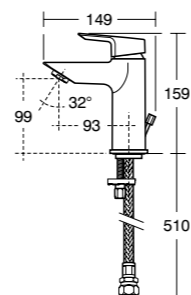

Tesi Idealform
170/160 x 70cm bath

Model	Ref.	Price
160 x 70cm Idealform bath, no tap holes	T000101	£226.58
170 x 70cm Idealform bath, no tap holes	T000501	£226.58

Model	Ref.	Price
170 x 70cm, water-saving Idealform bath no tap holes, 139 litres	T000901	£226.58

Tesi Idealform Plus+
170/160 x 70cm bath

Model	Ref.	Price
160 x 70cm Idealform Plus+ bath, no tap holes	T000301	£353.88
170 x 70cm Idealform Plus+ bath, no tap holes	T000701	£353.88

Bath panels

Model	Ref.	Price
Unilux 160cm front panel	E318301	£114.61
Unilux 170cm front panel	E319401	£115.32
Unilux 70cm end bath panel	E316901	£57.65

New Connect Shower screen

Model	Ref.	Price
Radius bath screen	T9924EO	£190.96
Angle bath screen	T9923EO	£190.96

For more details on bath screens please see page 7

Tesi Basin mixer

Model	Ref.	Price
Single lever basin mixer with pop-up waste	A6592AA	£100.00
Single lever basin mixer without waste	A6587AA	£90.00

Supplied fitted with a removable 5 litres per minute eco flow regulator.

Tesi Tall basin mixer

Model	Ref.	Price
Single lever tall basin mixer	A6575AA	£209.00

Supplied fitted with a removable 5 litres per minute eco flow regulator.

Tesi Built-in basin mixer

Model	Ref.	Price
Single lever built-in basin mixer kit	A6578AA	£240.00
Fixing kit 1 for wall mounted basin mixer	A5948NU	£94.80

Supplied fitted with a removable 5 litres per minute eco flow regulator.

Tesi Mini basin mixer

Model	Ref.	Price
Single lever mini basin mixer, without pop-up waste	A6588AA	£85.00
Click unslotted basin waste	S8808AA	£37.20

Supplied fitted with a removable 5 litres per minute eco flow regulator.

Tesi Bidet mixer

Model	Ref.	Price
Single lever bidet mixer with pop-up waste	A6589AA	£125.00

Supplied fitted with a removable 5 litres per minute eco flow regulator.

Tesi Dual control bath filler