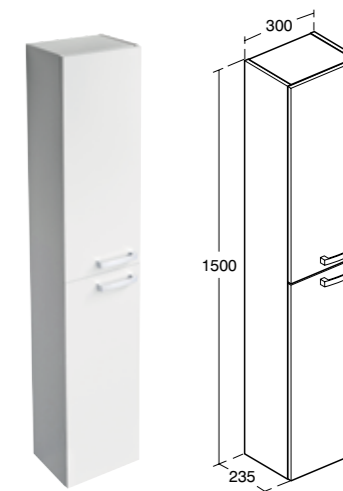

Tempo Column unit 300mm

Model	Ref.	Price
300mm column unit with 2 doors	E3243--	£287.00

Includes universal LH/RH door, 3 shelves (1 fixed, 2 adjustable), soft close hinges and handles.