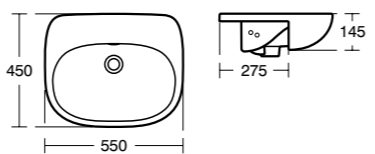

**Tesi Semi-countertop basin 55cm\***

Model	Ref.	Price
55cm, one tap hole	<a href="#">T352601</a>	£156.00

**Tesi AquaBlade® close coupled WC bowl**

Model	Ref.	Price
WC bowl, close coupled horizontal outlet	<a href="#">T356401</a>	£144.00
Cistern with dual flush valve, 6/4 litres	<a href="#">T357001</a>	£123.60
Cistern with dual flush valve, 4/2.6 litres	<a href="#">T356901</a>	£123.60
Thin seat and cover, normal close	<a href="#">T352801</a>	£57.60
Thin seat and cover, slow close	<a href="#">T352701</a>	£105.60