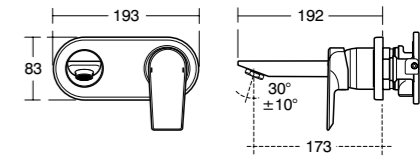

Model	Ref.	Price
Single lever built-in basin mixer kit	A6578AA	£240.00
Fixing kit 1 for wall mounted basin mixer	A5948NU	£94.80

Supplied fitted with a removable 5 litres per minute eco flow regulator.