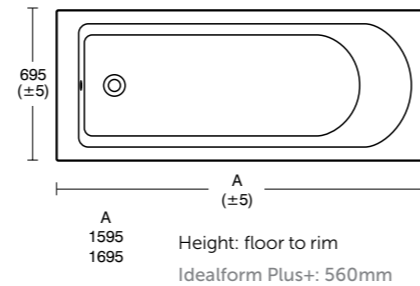

Model	Ref.	Price
160 x 70cm Idealform Plus+ bath, no tap holes	T000301	£353.88
170 x 70cm Idealform Plus+ bath, no tap holes	T000701	£353.88