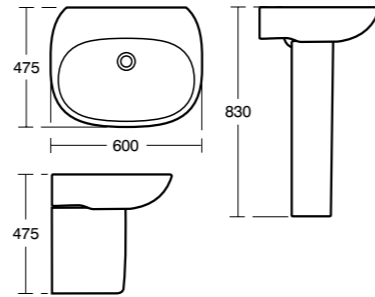

➤ We've even produced the mini basin mixer, to match the proportions of our cloakroom-sized basin. And our semi-pedestal basin is a great option for enhancing the sense of roominess when space is limited.

Products featured; Tesi 45cm handrise basin and small semi-pedestal with Tesi single lever mini basin mixer and close coupled AquaBlade® WC suite.

**Tesi Basin 60cm**

Model	Ref.	Price
60cm, one tap hole	<a href="#">T026501</a>	£98.40
Full pedestal	<a href="#">T351901</a>	£54.00
Semi-pedestal	<a href="#">T357301</a>	£60.00
Basin fixing set	<a href="#">E015767</a>	£13.20

**Tesi Basin 55/50cm**

Model	Ref.	Price
55cm, one tap hole	<a href="#">T028001</a>	£90.00
50cm, one tap hole	<a href="#">T031201</a>	£84.00
Full pedestal	<a href="#">T351901</a>	£54.00
Semi-pedestal	<a href="#">T357301</a>	£60.00
Basin fixing set	<a href="#">E015767</a>	£13.25