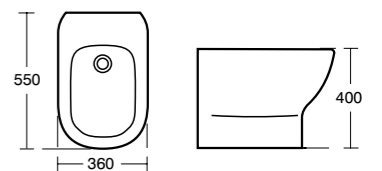

**Tesi Wall hung bidet**

Model	Ref.	Price
Wall hung bidet, one tap hole	<a href="#">T350401</a>	£282.00
Support frame with bolts for wall hung WC pans	<a href="#">E006067</a>	£157.60

**Tesi Back-to-wall bidet**

Model	Ref.	Price
Back-to-wall bidet, one tap hole	<a href="#">T350101</a>	£204.00

**Tesi Idealform**  
170/160 x 70cm bath

Model	Ref.	Price
160 x 70cm Idealform bath, no tap holes	<b>T000101</b>	£226.58
170 x 70cm Idealform bath, no tap holes	<b>T000501</b>	£226.58