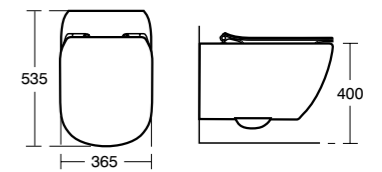

Tesi Basin 60cm

Model	Ref.	Price
60cm, one tap hole	T026501	£98.40
Full pedestal	T351901	£54.00
Semi-pedestal	T357301	£60.00
Basin fixing set	E015767	£13.20

Tesi Basin 55/50cm

Model	Ref.	Price
55cm, one tap hole	T028001	£90.00
50cm, one tap hole	T031201	£84.00
Full pedestal	T351901	£54.00
Semi-pedestal	T357301	£60.00
Basin fixing set	E015767	£13.25

Tesi Handrinse basin 45cm

Model	Ref.	Price
45cm, one tap hole	T031301	£74.40
Full pedestal handrinse	T352101	£54.00
Small semi-pedestal	T352001	£60.00
Basin fixing set	E015767	£13.25

Tesi Semi-countertop basin 55cm*

Model	Ref.	Price
55cm, one tap hole	T352601	£156.00

Tesi AquaBlade® close coupled WC bowl

Model	Ref.	Price
WC bowl, close coupled horizontal outlet	T356401	£144.00
Cistern with dual flush valve, 6/4 litres	T357001	£123.60
Cistern with dual flush valve, 4/2.6 litres	T356901	£123.60
Thin seat and cover, normal close	T352801	£57.60
Thin seat and cover, slow close	T352701	£105.60

Tesi AquaBlade® close coupled back-to-wall WC bowl*

Model	Ref.	Price
Back-to-wall, close coupled WC bowl horizontal outlet	T355701	£186.00
Cistern with dual flush valve, 6/4 litres	T357001	£123.60
Cistern with dual flush valve, 4/2.6 litres	T356901	£123.60
Thin seat and cover, normal close	T352801	£57.60
Thin seat and cover, slow close	T352701	£105.60

Tesi AquaBlade® back-to-wall WC bowl*

Model	Ref.	Price
Back-to-wall, WC bowl horizontal outlet	T353501	£222.00
Conceala 2 top inlet cistern with pneumatic dual flush, 6/4 litre flush	S362467	£100.30
Karisma flush plate	E4465AA	£80.47
Thin seat and cover, normal close	T352801	£57.60
Thin seat and cover, slow close	T352701	£105.60

Tesi AquaBlade® wall hung WC bowl