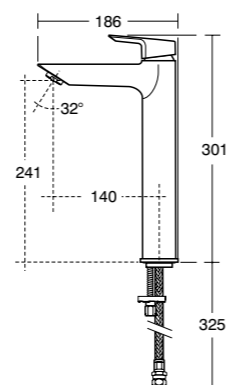

Supplied fitted with a removable 5 litres per minute eco flow regulator.

**Tesi Tall basin mixer**

Model	Ref.	Price
Single lever tall basin mixer	<b>A6575AA</b>	£209.00

Supplied fitted with a removable 5 litres per minute eco flow regulator.