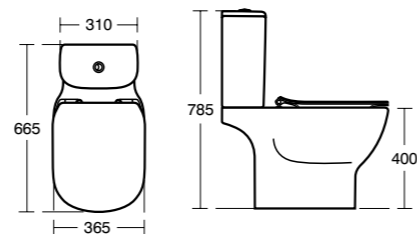

**Tesi Semi-countertop basin 55cm\***

Model	Ref.	Price
55cm, one tap hole	<a href="#">T352601</a>	£156.00

**Tesi AquaBlade® close coupled WC bowl**

Model	Ref.	Price
WC bowl, close coupled horizontal outlet	<a href="#">T356401</a>	£144.00
Cistern with dual flush valve, 6/4 litres	<a href="#">T357001</a>	£123.60
Cistern with dual flush valve, 4/2.6 litres	<a href="#">T356901</a>	£123.60
Thin seat and cover, normal close	<a href="#">T352801</a>	£57.60
Thin seat and cover, slow close	<a href="#">T352701</a>	£105.60