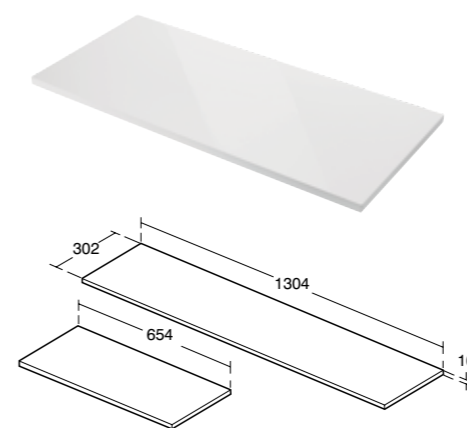

Tempo Worktops 650/1300mm

Model	Ref.	Price
650mm worktop	E3246--	£42.52
1300mm worktop	E3247--	£63.78